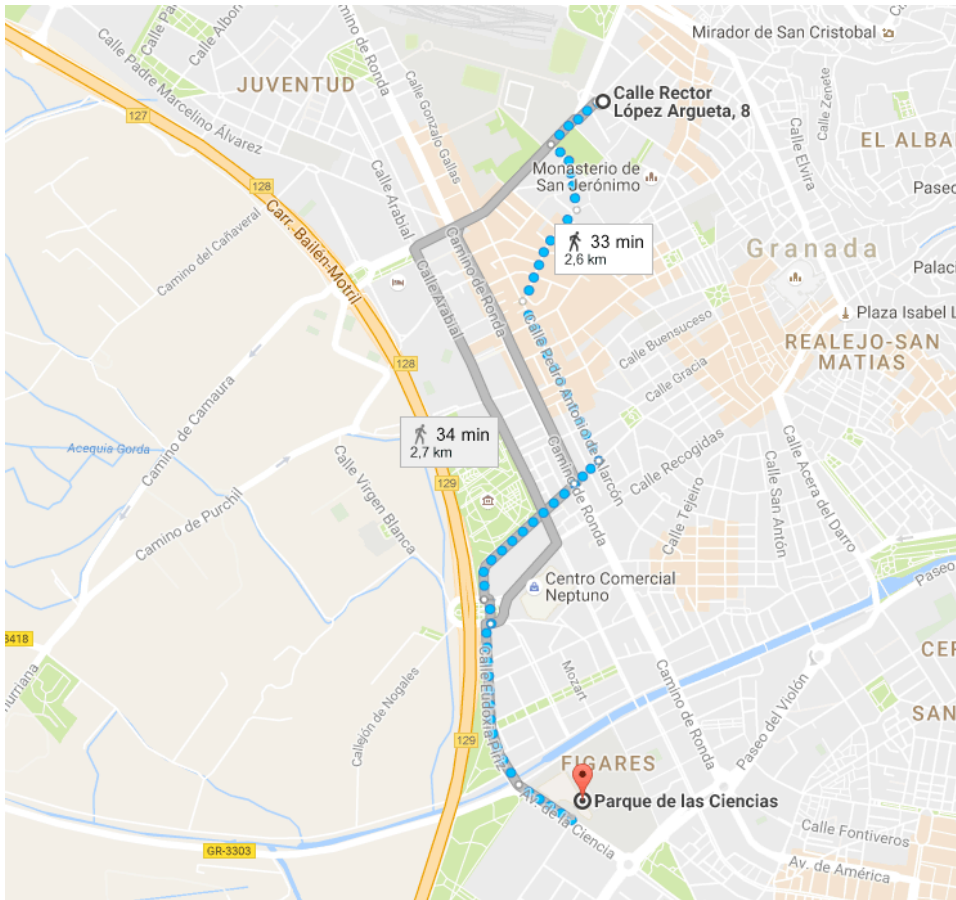

## **Colegio Mayor Isabel la Católica:**

Ideally located in the heart of the city. Situated just in the heart of Granada, Colegio Mayor Isabel la Católica, part of the University of Granada, offer over 100 guest rooms on its historical university campus. An oasis of calm in the center of this historical European city.

More info: <http://cmisabel.ugr.es/>

Bus: walking + Bus (SN5)

Salir ahora

Ruta recomendada

**SN5** > 🚶 24 min  
Cada 12 min desde Severo Ochoa - Rector Lopez Argueta

Más en autobús

🚶 > **SN2** > 🚶 23 min  
Cada 15 min desde Cno de Ronda 125

🚶 > **U3** > 🚶 23 min  
Cada 9 min desde Fuente Nueva V

A map of Granada showing bus routes. A green route is highlighted, starting from Calle Rector López Argueta, 8 and ending at Parque de las Ciencias. The route includes a 23-minute bus ride (every 9 minutes) and a 24-minute bus ride (every 12 minutes). The map also shows other bus routes and landmarks.